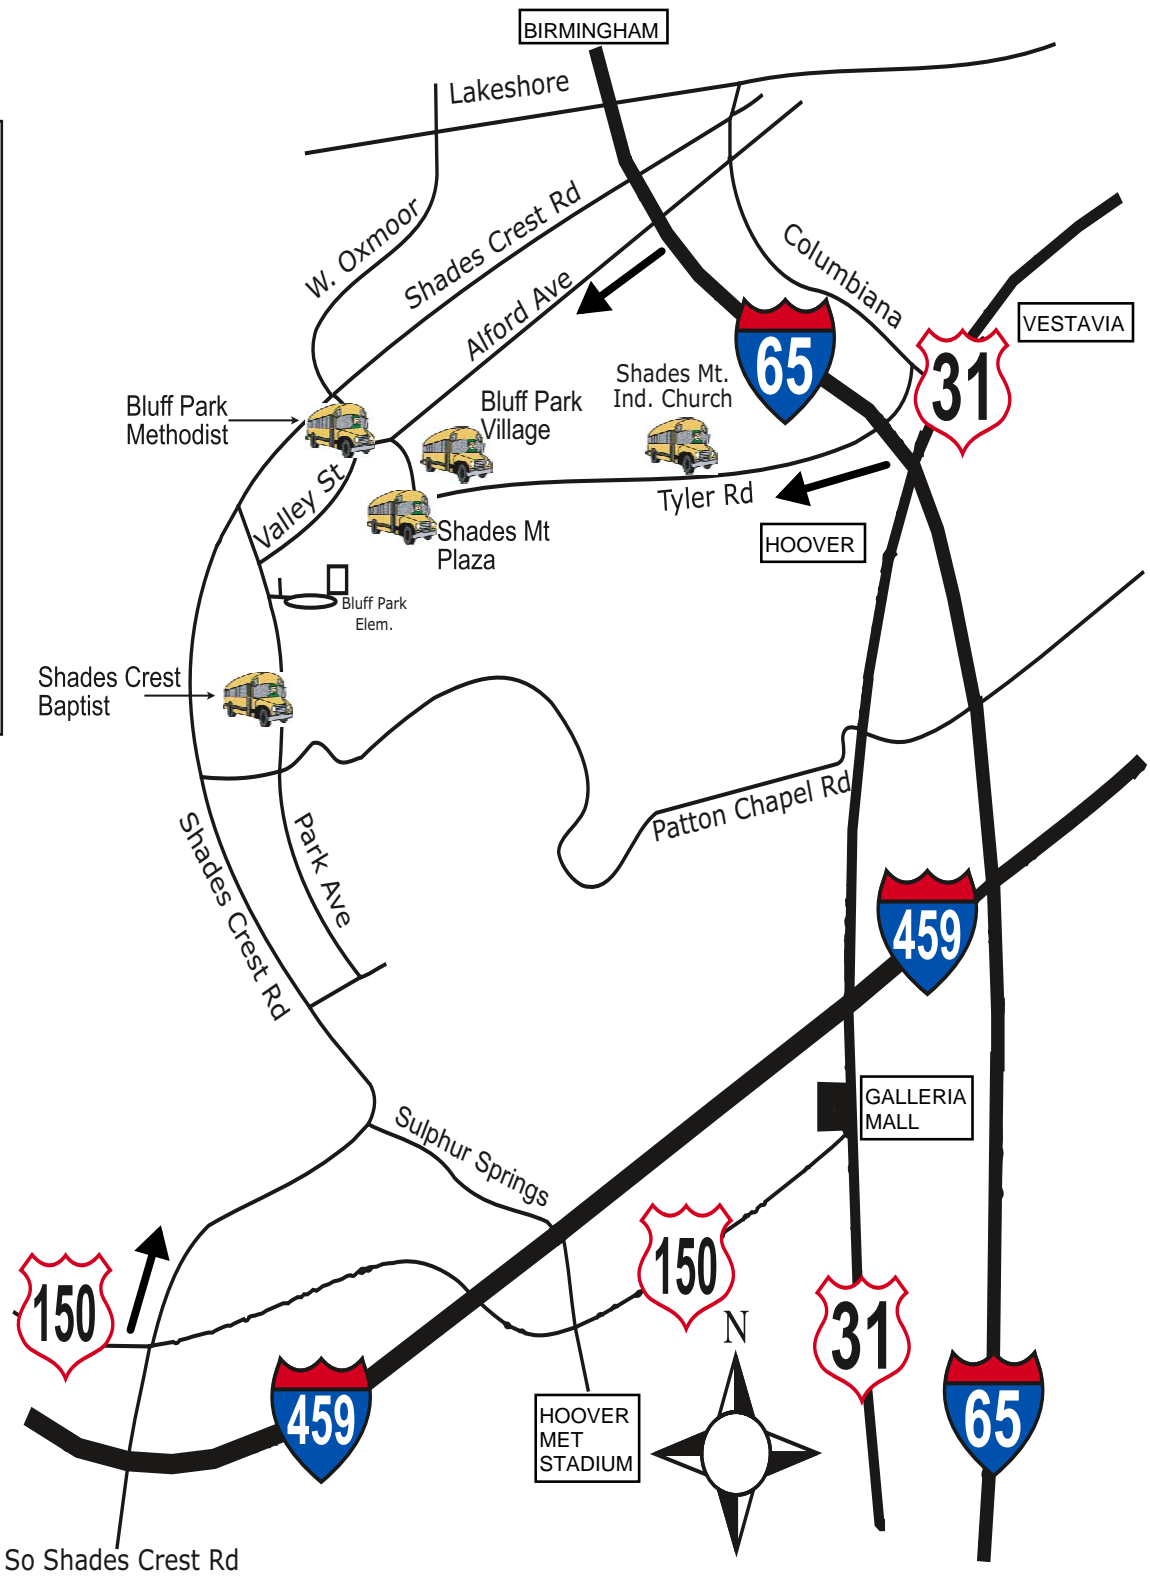

**FOLLOW
THE
SIGNS
TO
*
FREE
SHUTTLE
BUS
LOADING
&
PARKING**

- From Birmingham I-65 So, take Alford Avenue Exit and take Rt. then at stop sign left, follow signs.
- From Oxmoor, come South up Mt. on W. Oxmoor Rd, past Mr. P's on Shades Crest Rd, follow signs.
- From Hoover/Vestavia on Hwy 31, come North up Tyler Rd, follow signs.
- From Hoover at Crest Cadillac, come up Pattons Chapel Rd, follow signs.
- From Hwy 150, turn North/East on Shades Crest Rd. and follow signs.